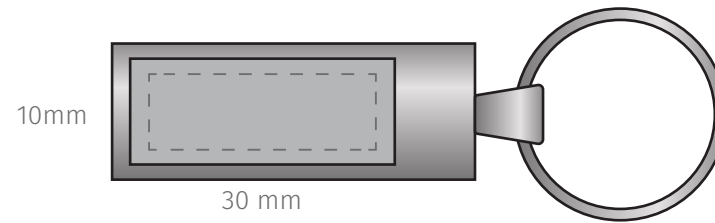

TEMPLATE:

■ SLIM CHROME KEYRING

Item shown at 100% actual size when viewed on A4 paper

BRANDING - Pad, Engrave

Max branding area 30 x 10mm